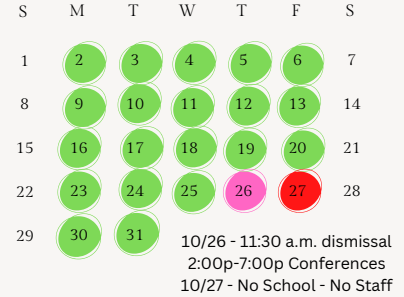

2023-2024 STUDENT CALENDAR DROUGHT SCHOOL

- = Regular School Day
- = 1/2 Day | 11:30 a.m. Dismissal
- = 1/2 Day Students | 1/2 Day Conferences
- = No Students

SEPTEMBER

OCTOBER

NOVEMBER

DECEMBER

JANUARY

FEBRUARY

MARCH

APRIL

MAY

JUNE

Important Dates

- 1st Day of School: September 5
- Parent Teacher Conferences: October 26
- Winter Break: December 25 - January 2
- Semester 1 Ends: January 19
- Parent Teacher Conferences: March 14
- Spring Break - March 25 - April 1
- Last Day of School - June 5