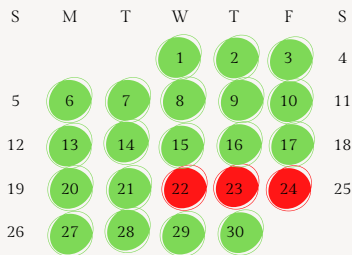

2023-2024 STUDENT CALENDAR DROUGHT SCHOOL

- = Regular School Day
- = 1/2 Day | 11:30 a.m. Dismissal
- = 1/2 Day Students | 1/2 Day Conferences
- = No Students

SEPTEMBER

OCTOBER

NOVEMBER

DECEMBER

JANUARY

FEBRUARY

MARCH

APRIL

MAY

JUNE

Important Dates

- 1st Day of School: September 5
- Parent Teacher Conferences: October 26
- Winter Break: December 25 - January 2
- Semester 1 Ends: January 19
- Parent Teacher Conferences: March 14
- Spring Break - March 25 - April 1
- Last Day of School - June 5