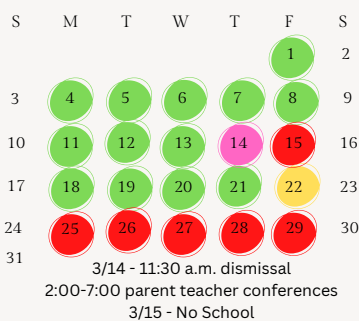

2023-2024 STUDENT CALENDAR DROUGHT SCHOOL

- = Regular School Day
- = 1/2 Day | 11:30 a.m. Dismissal
- = 1/2 Day Students | 1/2 Day Conferences
- = No Students

SEPTEMBER

OCTOBER

NOVEMBER

DECEMBER

JANUARY

FEBRUARY

MARCH

APRIL

MAY

JUNE

Important Dates

- 1st Day of School: September 5
- Parent Teacher Conferences: October 26
- Winter Break: December 25 - January 2
- Semester 1 Ends: January 19
- Parent Teacher Conferences: March 14
- Spring Break - March 25 - April 1
- Last Day of School - June 5