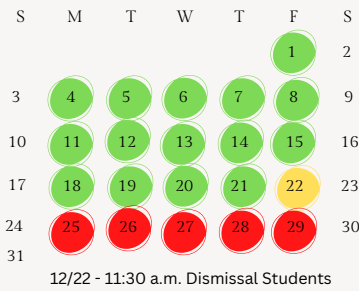

2023-2024 STUDENT CALENDAR DROUGHT SCHOOL

- = Regular School Day
- = 1/2 Day | 11:30 a.m. Dismissal
- = 1/2 Day Students | 1/2 Day Conferences
- = No Students

SEPTEMBER

OCTOBER

NOVEMBER

DECEMBER

JANUARY

FEBRUARY

MARCH

APRIL

MAY

JUNE

Important Dates

- 1st Day of School: September 5
- Parent Teacher Conferences: October 26
- Winter Break: December 25 - January 2
- Semester 1 Ends: January 19
- Parent Teacher Conferences: March 14
- Spring Break - March 25 - April 1
- Last Day of School - June 5