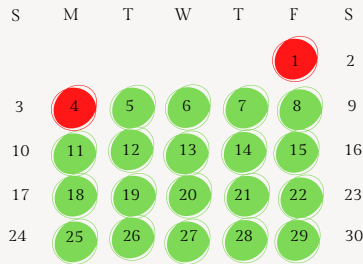

2023-2024 STUDENT CALENDAR DROUGHT SCHOOL

- = Regular School Day
- = 1/2 Day | 11:30 a.m. Dismissal
- = 1/2 Day Students | 1/2 Day Conferences
- = No Students

SEPTEMBER

OCTOBER

NOVEMBER

DECEMBER

JANUARY

FEBRUARY

MARCH

APRIL

MAY

JUNE

Important Dates

- 1st Day of School: September 5
- Parent Teacher Conferences: October 26
- Winter Break: December 25 - January 2
- Semester 1 Ends: January 19
- Parent Teacher Conferences: March 14
- Spring Break - March 25 - April 1
- Last Day of School - June 5