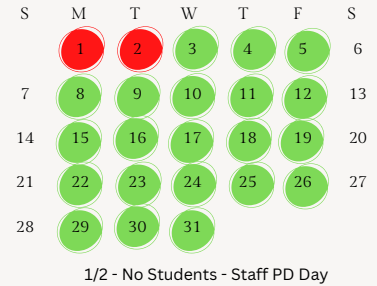

2023-2024 STUDENT CALENDAR DROUGHT SCHOOL

- = Regular School Day
- = 1/2 Day | 11:30 a.m. Dismissal
- = 1/2 Day Students | 1/2 Day Conferences
- = No Students

SEPTEMBER

OCTOBER

NOVEMBER

DECEMBER

JANUARY

FEBRUARY

MARCH

APRIL

MAY

JUNE

Important Dates

- 1st Day of School: September 5
- Parent Teacher Conferences: October 26
- Winter Break: December 25 - January 2
- Semester 1 Ends: January 19
- Parent Teacher Conferences: March 14
- Spring Break - March 25 - April 1
- Last Day of School - June 5