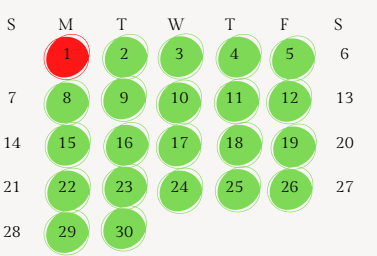

2023-2024 STUDENT CALENDAR DROUGHT SCHOOL

- = Regular School Day
- = 1/2 Day | 11:30 a.m. Dismissal
- = 1/2 Day Students | 1/2 Day Conferences
- = No Students

SEPTEMBER

OCTOBER

NOVEMBER

DECEMBER

JANUARY

FEBRUARY

MARCH

APRIL

MAY

JUNE

Important Dates

- 1st Day of School: September 5
- Parent Teacher Conferences: October 26
- Winter Break: December 25 - January 2
- Semester 1 Ends: January 19
- Parent Teacher Conferences: March 14
- Spring Break - March 25 - April 1
- Last Day of School - June 5