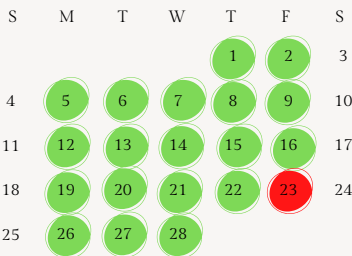

2023-2024 STUDENT CALENDAR DROUGHT SCHOOL

- = Regular School Day
- = 1/2 Day | 11:30 a.m. Dismissal
- = 1/2 Day Students | 1/2 Day Conferences
- = No Students

SEPTEMBER

OCTOBER

NOVEMBER

DECEMBER

JANUARY

FEBRUARY

MARCH

APRIL

MAY

JUNE

Important Dates

- 1st Day of School: September 5
- Parent Teacher Conferences: October 26
- Winter Break: December 25 - January 2
- Semester 1 Ends: January 19
- Parent Teacher Conferences: March 14
- Spring Break - March 25 - April 1
- Last Day of School - June 5