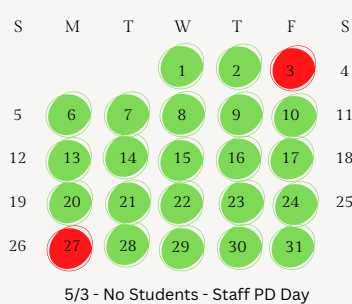

2023-2024 STUDENT CALENDAR DROUGHT SCHOOL

- = Regular School Day
- = 1/2 Day | 11:30 a.m. Dismissal
- = 1/2 Day Students | 1/2 Day Conferences
- = No Students

SEPTEMBER

OCTOBER

NOVEMBER

DECEMBER

JANUARY

FEBRUARY

MARCH

APRIL

MAY

JUNE

Important Dates

- 1st Day of School: September 5
- Parent Teacher Conferences: October 26
- Winter Break: December 25 - January 2
- Semester 1 Ends: January 19
- Parent Teacher Conferences: March 14
- Spring Break - March 25 - April 1
- Last Day of School - June 5